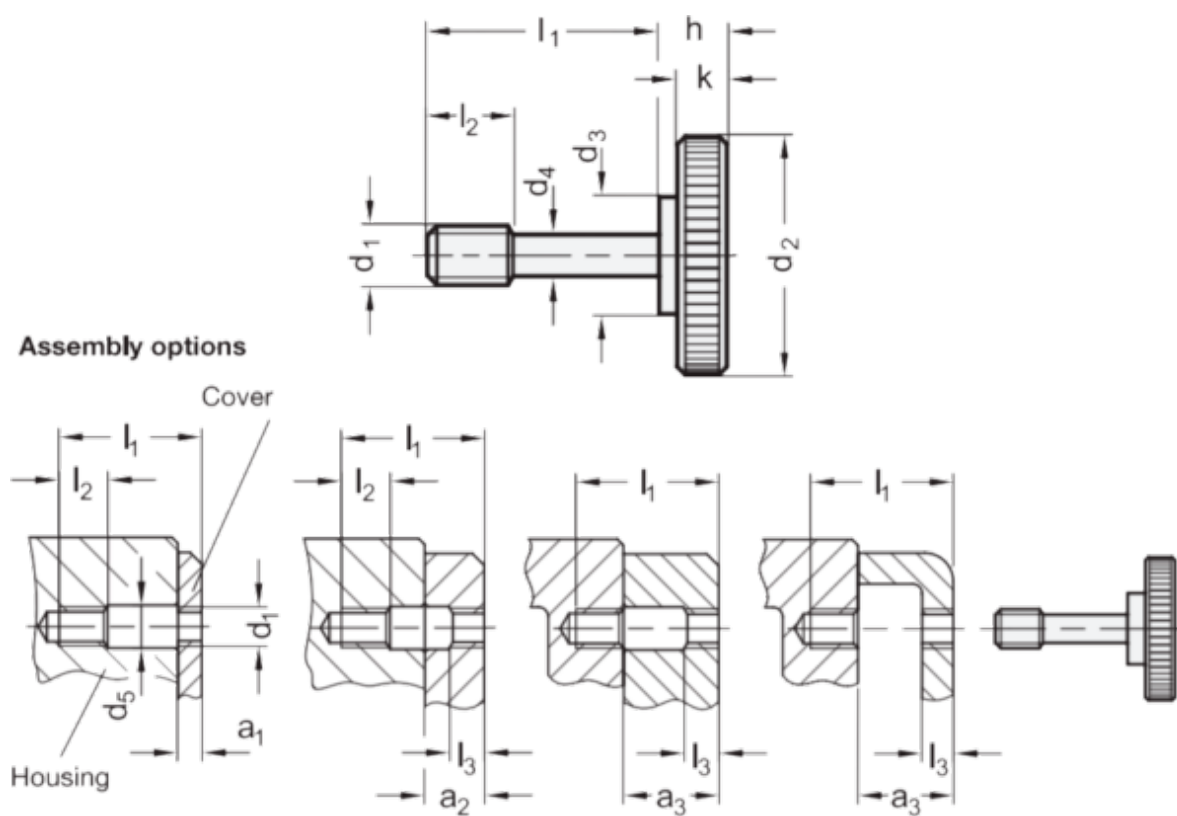

Article number: 206532M522ST
Description: E+G knurled screw
GN 653.2-M5-22-ST

Measures

$d_1 = M5$
 $d_2 = 20$
 $d_3 = 10$
 $d_4 = 4$
 $h = 6.5$
 $k = 4$
 $l_1 = 22$